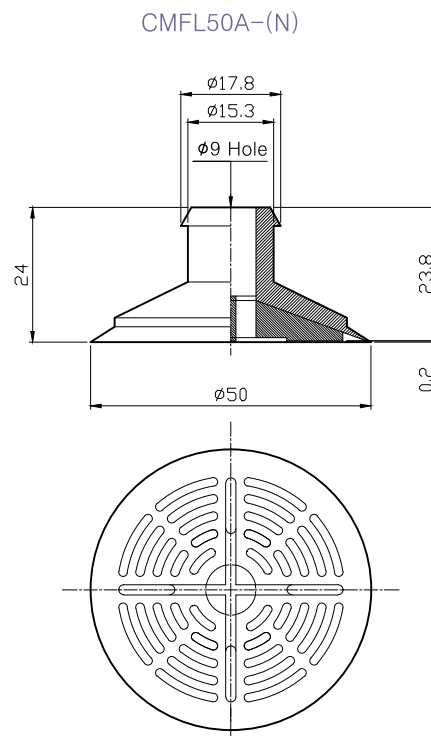

### CMFL ① - ②

① 진공컵 Ø / Size

37A : Ø 30 (Without fittings)

50A : Ø 50 (Without fittings)

② 재질 / Material

N : NBR

S : SILICON

WS : WHITE SILICON

### Dimension

※ 품질 향상을 위해 예고없이 사양이 변경될 수 있음.  
Specifications subject to change without notice.