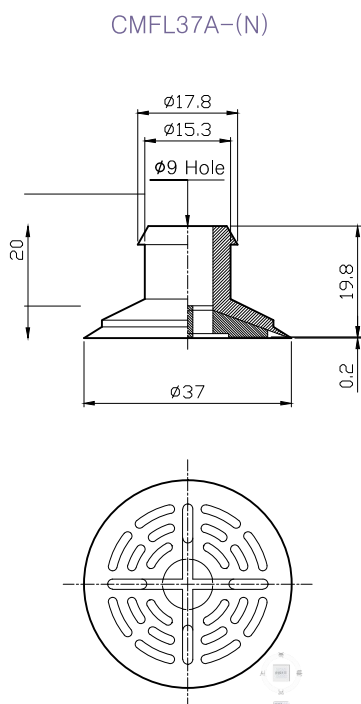

### CMFL ① - ②

① 진공컵 Ø / Size

37A : Ø 30 (Without fittings)

50A : Ø 50 (Without fittings)

② 재질 / Material

N : NBR

S : SILICON

WS : WHITE SILICON

### Dimension

※ 품질 향상을 위해 예고없이 사양이 변경될 수 있음.  
Specifications subject to change without notice.